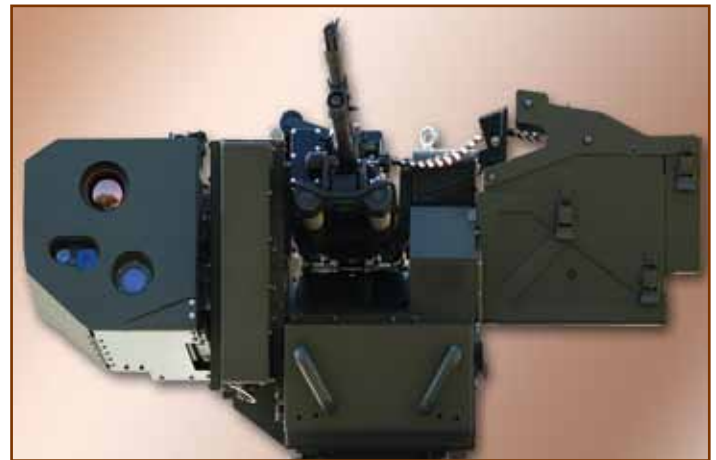

Fully overhead with no deck penetration, the dual axis stabilized ORCWS provides on-the-move accuracy while minimizing operator risk exposure. The weapon stations can be mounted on to a wide range of armored fighting vehicles, main battle tanks and support vehicles. The range of ORCWS is adaptable to a wide variety of weapon types from all origins including: 5.56mm (0.22"), 7.62mm (0.3") and 12.7mm (0.5") caliber weapons and 40mm automatic grenade launchers. Options include a laser rangefinder, smoke grenade launchers, modular armour protection as well as high-performance long-range day and night cameras.

- A fully integrated electro-optical system, based on in-house development
- Adaptable to light or medium calibre weapons of all origins
- Incorporates over 30 years experience with weapon stations and stabilization systems
- Compatible with a wide range of armoured fighting vehicles, main battle tanks and naval vessels
- Stand-alone or configurable with existing technologies and infrastructure
- Fully compliant with MIL standards requirements

Features include:

- Fully overhead, eliminating deck penetration
- Dual axis stabilized
- Highly accurate on-the-move firing
- Lightweight
- Fire rate selection – continuous and burst
- Rounds counter
- Day and night operation
- Remote aiming, firing, cocking and jam clearing
- Safety mechanism
- Automatic target tracking
- Backup manual operation