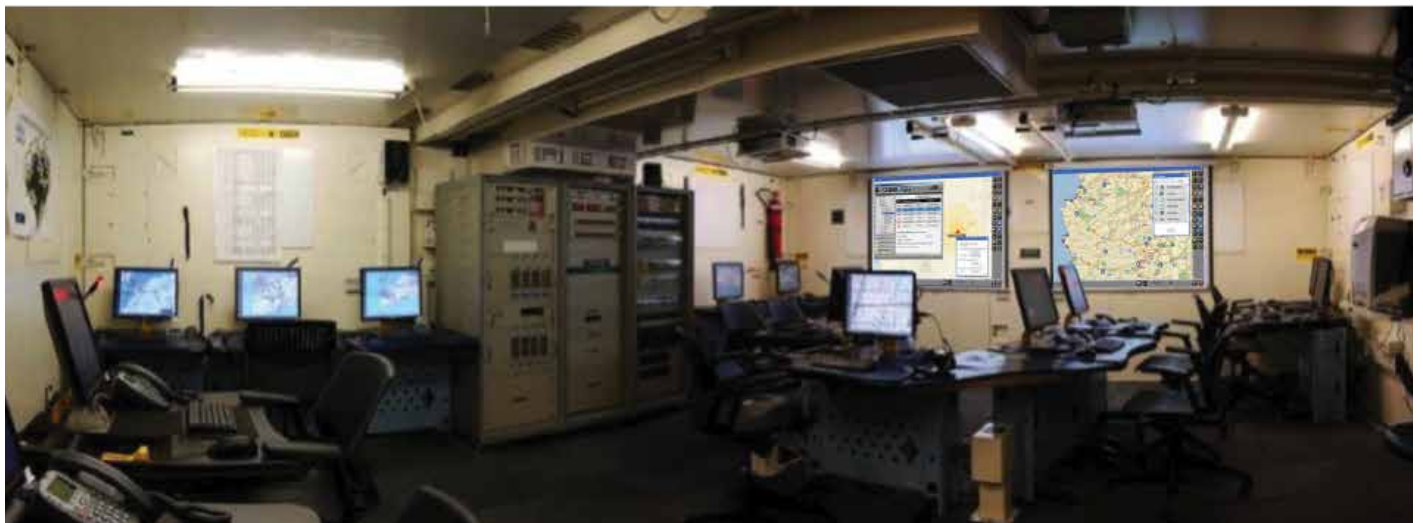

Quickly deployable and expandable

Designed as an all-in-one unit, the Mobile Expandable Command and Control Shelter is easily deployable and ready to act as a fully operational command and control center. The unit contains 17 ready-to-go workstations for decision-makers and staff, and can accommodate additional workstations and command personnel from multiple agencies. The command unit is completely self-contained, and provides its own power and climate control.

Operational Benefits

- Coordinated command center for any C2 missions
- A fully operational deployed HQ, encompassing all the building blocks of central command
- Field-proven and in operational use around the world
- Quickly deployable
- Provides full connectivity to tactical forces and to central command HQ by means of dedicated data and video links
- Deployable in any terrain, and the ability to operate in extreme environmental conditions
- Fully integrated with other HQ building blocks to compose full mobile Brigade/Division HQ

Key Features

- Contains 17 workstations (option for up to 19)
- Expandable to accommodate larger group of personnel
- Advanced multimedia equipment
- Retracts into standard ISO 20 foot container
- Completely self-contained
- Self-supported energy and climate control

Elbit Systems Land and C⁴I Ltd.
2 H'amachshev St., Netanya 42507, Israel
E-mail: landc4i@elbitsystems.com www.elbitsystems.com/landc4i

Follow us on