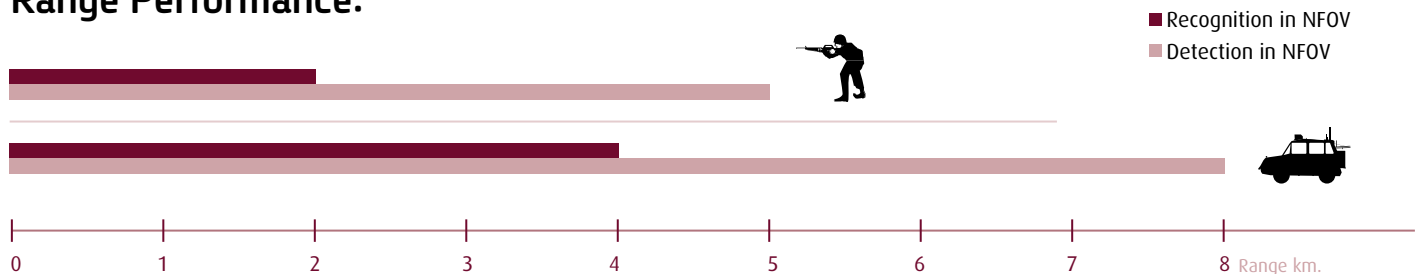

Range Performance:

Elbit Systems Ltd.

Advanced Technology Center, P.O.B 539, Haifa 31053, Israel

E-mail: istar@elbitsystems.com www.elbitsystems.com

Follow us on